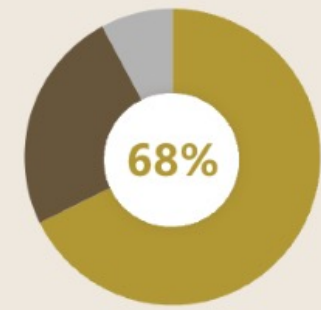

OUTCOME

* Precise plan for fixing pain points and for geo communication to defeat competitors.

Positivity

% of positive ratings

Pizza Hut

KFC

McDonald's

Burger King

Performance

24 Locations	1,248 Ratings
52 Ratings/Loc	3.84 Avg Rating
532 Text Reviews	

30 Locations	8,893 Ratings
296 Ratings/Loc	3.81 Avg Rating
3,215 Text Reviews	

36 Locations	18,630 Ratings
518 Ratings/Loc	3.97 Avg Rating
5,719 Text Reviews	