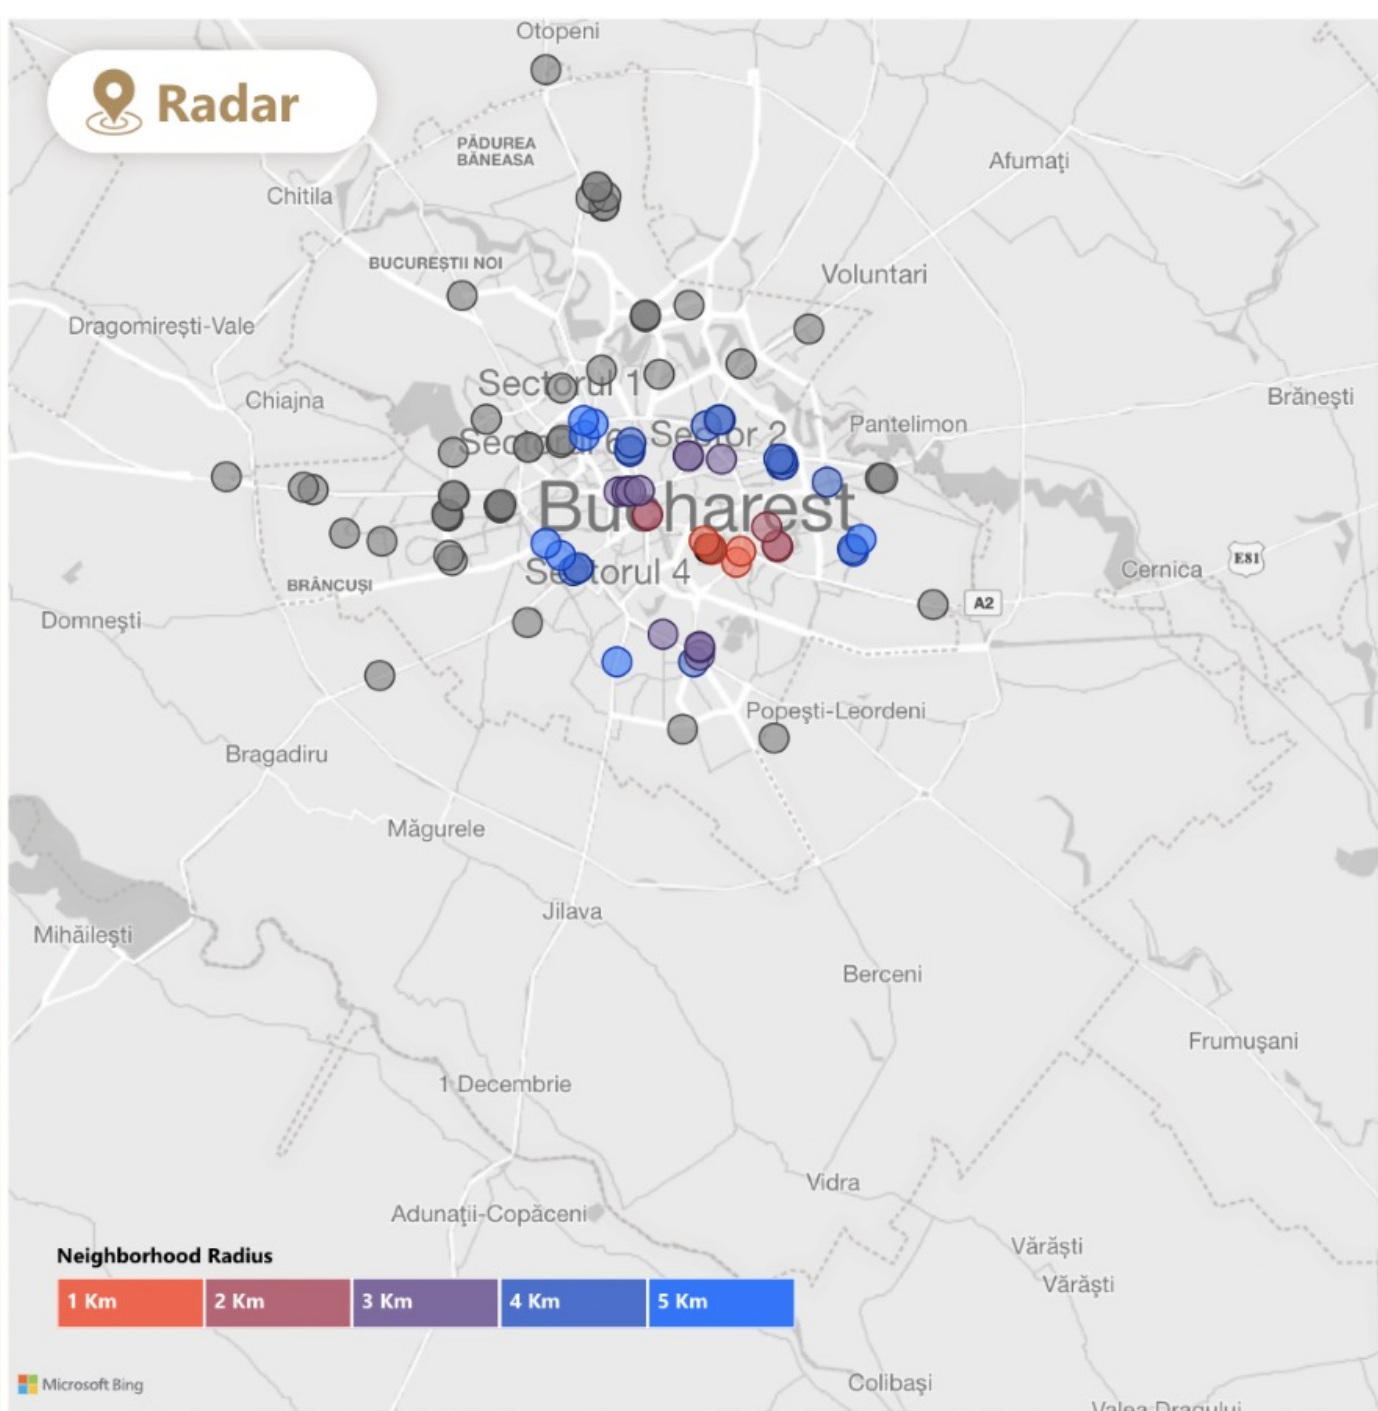

Performance

24 Locations	1,248 Ratings
52 Ratings/Loc	3.84 Avg Rating
532 Text Reviews	

30 Locations	8,893 Ratings
296 Ratings/Loc	3.81 Avg Rating
3,215 Text Reviews	

36 Locations	18,630 Ratings
518 Ratings/Loc	3.97 Avg Rating
5,719 Text Reviews	

8 Locations	777 Ratings
97 Ratings/Loc	3.75 Avg Rating
293 Text Reviews	

Figures calculated between 01-Jan-21 and 01-Jan-22

Month
All

Date
01/01/2021
01/01/2022

- Home
- Overview**
- Proximity Radar
- Trends
- Customer Experience
- Category Analysis
- Keyword Analysis

Radar

Month

All

Date

01/01/2021

01/01/2022

Neighborhood Radius

Locations

Own Locations

Calea Vitan 55-59, București 031281, Romania

Competitor

All

City

All

Competitors' Locations

Brand	Distance (KM)	Avg Rating	Total Ratings	Address
		3.61	457	
	0.00	3.19	16	Calea Vitan 55-59, București 031281, Romania
	0.08	2.76	17	bulevard, Calea Vitan 55-59, București 031281, Romania
	0.09	3.07	30	București Mall, Calea Vitan 55-59, București 031281, Romania
	0.23	4.02	45	Calea Vitan 23D, București 031281, Romania
	0.86	3.74	606	Șoseaua Mihai Bravu 319, București 031281, Romania
	0.89	4.16	1,082	Șoseaua Mihai Bravu 307, București 031281, Romania
	1.72	4.30	23	Strada Baba Novac 9G, București 03161, Romania
	1.90	2.70	10	Str. Liviu Rebreanu 4, București 03178, Romania
	1.90	4.07	371	Str. Liviu Rebreanu 4, București 03178, Romania
	1.91	4.21	485	Str. Liviu Rebreanu 4, București, Romania
	1.93	4.05	642	Bulevardul Corneliu Coposu 2, București 031281, Romania
	1.94	4.00	1,536	Piața Unirii 1, București 030119, Romania
	2.49	3.64	408	Șoseaua Mihai Bravu 102A, București 031281, Romania