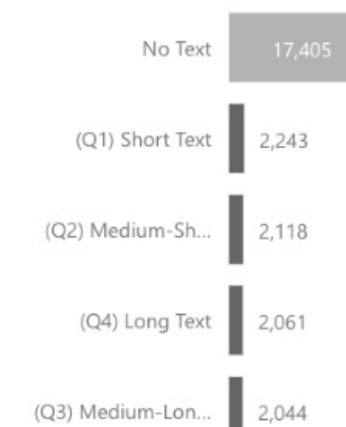

Figures calculated between 01-Jan-21 and 31-Dec-21

Keyword Analysis

Top 15 Key Phrases in Reviews

Avg. Text Length by Rating

Text Length by Quartiles

Locations

Brand

- Pizza Hut
- McDonald's
- KFC
- Burger King