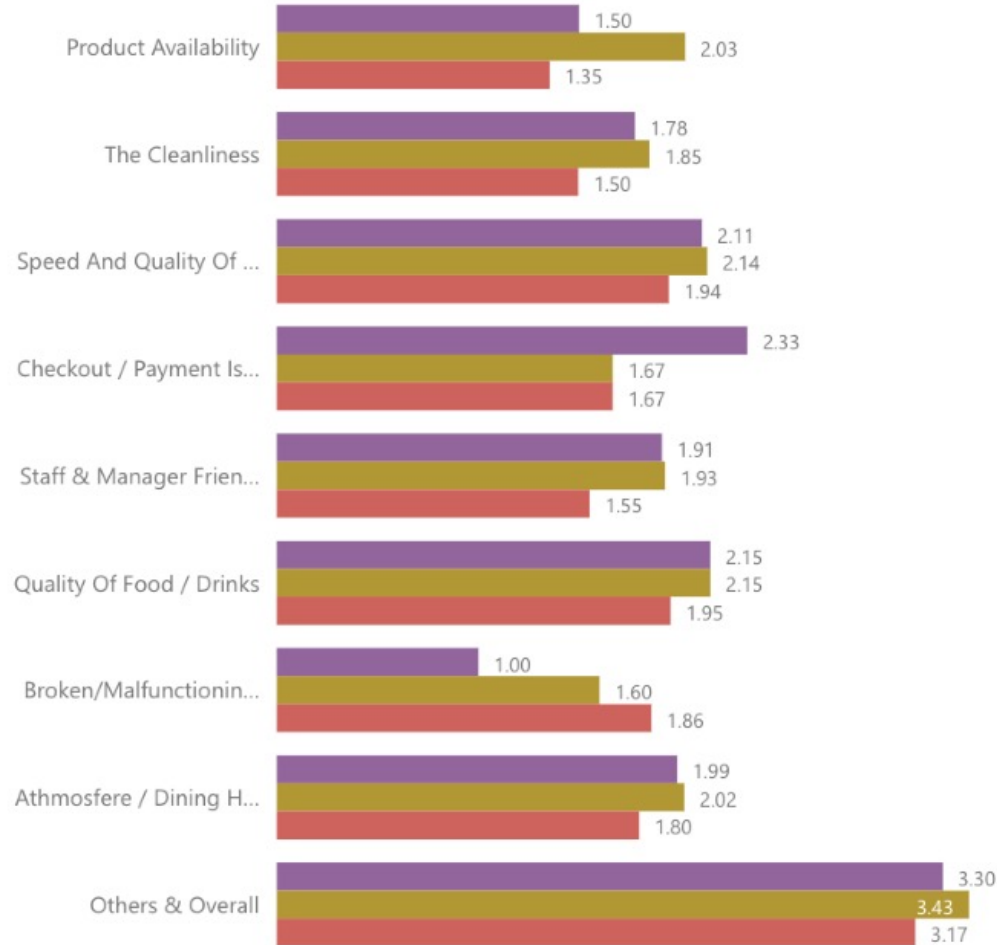

Customer Experience

Category Analysis

Keyword Analysis

DATA INTELLIGENCE

● Pizza Hut ● McDonald's ● KFC

Avg Rating

No. Reviews

Locations