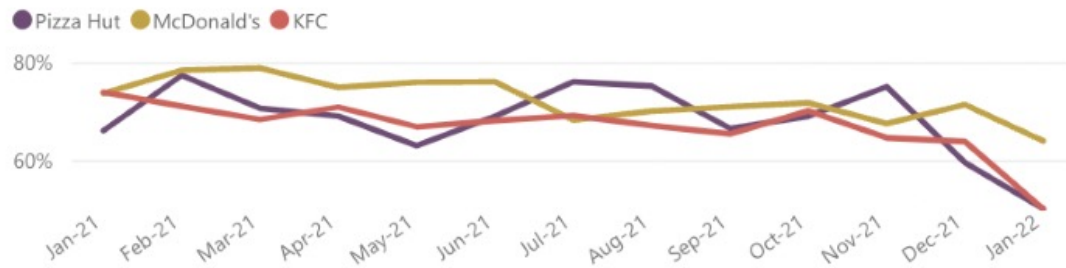

Figures calculated between 01-Jan-21 and 01-Jan-22

Trends

Average Rating

Total Ratings

Brand Positivity

Locations

Brand

- Pizza Hut
- McDonald's
- KFC
- Burger King

Sentiment

- Negative
- Neutral
- Positive

Year

- 2021
- 2022

Search Address

Brand	Address	Avg Rating	url
	426-426A, Șoseaua Colentina, București 024235, Romania	3.65	url
	America House, Șoseaua Nicolae Titulescu 4-8, București 011141, Romania	4.36	url
	Bd. Timișoara 26, București 061331, Romania	4.18	url
	Bd. Timișoara 26, București 061331, Romania	3.25	url
	București bulevard 1 Decembrie 1918 33A, București 032455, Romania	1.83	url
	București bulevard, Calea Floreasca 246B, București 014476, Romania	4.32	url
	București Mall, Calea Vitan 55-59, București 031282, Romania	3.07	url
	bulevard, Calea Vitan 55-59, București 031282, Romania	2.75	url
	Bulevardul 1 Decembrie 1918 33A, București 032455, Romania	2.00	url
	Bulevardul 1 Decembrie 1918 33A, București 032455, Romania	3.72	url
	Bulevardul Basarabia 99, București, Romania	4.22	url