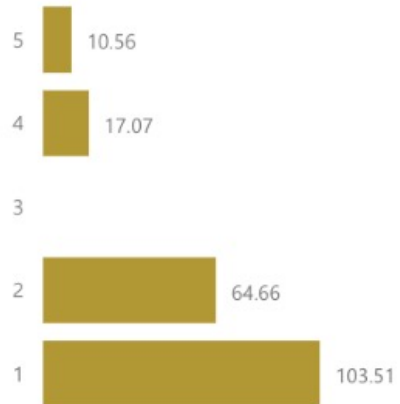

Brand

- Pizza Hut
- McDonald's
- KFC
- Burger King

Sentiment

- Negative
- Neutral
- Positive

Year

- 2021
- 2022

Search Address

Brand	Address	Avg Rating	url
	426-426A, Șoseaua Colentina, București 024235, Romania	3.65	url
	America House, Șoseaua Nicolae Titulescu 4-8, București 011141, Romania	4.36	url
	Bd. Timișoara 26, București 061331, Romania	4.18	url
	Bd. Timișoara 26, București 061331, Romania	3.25	url
	București bulevard 1 Decembrie 1918 33A, București 032455, Romania	1.83	url
	București bulevard, Calea Floreasca 246B, București 014476, Romania	4.32	url
	București Mall, Calea Vitan 55-59, București 031282, Romania	3.07	url
	bulevard, Calea Vitan 55-59, București 031282, Romania	2.75	url
	Bulevardul 1 Decembrie 1918 33A, București 032455, Romania	2.00	url
	Bulevardul 1 Decembrie 1918 33A, București 032455, Romania	3.72	url
	Bulevardul Basarabia 99, București, Romania	4.22	url

Figures calculated between 01-Jan-21 and 31-Dec-21

Keyword Analysis

Top 15 Key Phrases in Reviews

Avg. Text Length by Rating

Text Length by Quartiles

Locations

Brand

- Pizza Hut
- McDonald's
- KFC
- Burger King