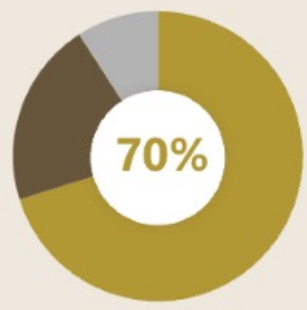

Positivity

% of positive ratings

Pizza Hut