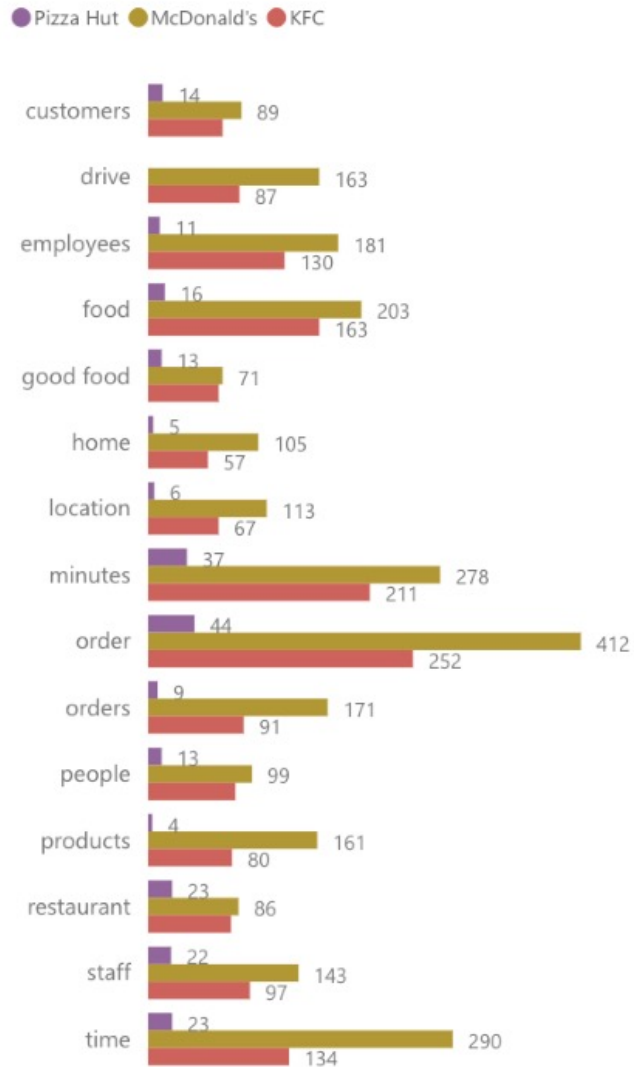

Customer Experience

Category Analysis

Keyword Analysis

DATA INTELLIGENCE

● Pizza Hut ● McDonald's ● KFC

Avg Rating

No. Reviews

Locations

Brand

- Pizza Hut
- McDonald's
- KFC
- Burger King

Sentiment

- Negative
- Neutral
- Positive

Year

- 2021
- 2022

Search Address

Brand	Address	Avg Rating	url
	426-426A, Șoseaua Colentina, București 024235, Romania	3.65	url
	America House, Șoseaua Nicolae Titulescu 4-8, București 011141, Romania	4.36	url
	Bd. Timișoara 26, București 061331, Romania	4.18	url
	Bd. Timișoara 26, București 061331, Romania	3.25	url
	București bulevard 1 Decembrie 1918 33A, București 032455, Romania	1.83	url
	București bulevard, Calea Floreasca 246B, București 014476, Romania	4.32	url
	București Mall, Calea Vitan 55-59, București 031282, Romania	3.07	url
	bulevard, Calea Vitan 55-59, București 031282, Romania	2.75	url
	Bulevardul 1 Decembrie 1918 33A, București 032455, Romania	2.00	url
	Bulevardul 1 Decembrie 1918 33A, București 032455, Romania	3.72	url
	Bulevardul Basarabia 99, București, Romania	4.22	url

Figures calculated between 01-Jan-21 and 31-Dec-21

Keyword Analysis

Top 15 Key Phrases in Reviews

Avg. Text Length by Rating

Text Length by Quartiles

Locations

Brand

- Pizza Hut
- McDonald's
- KFC
- Burger King